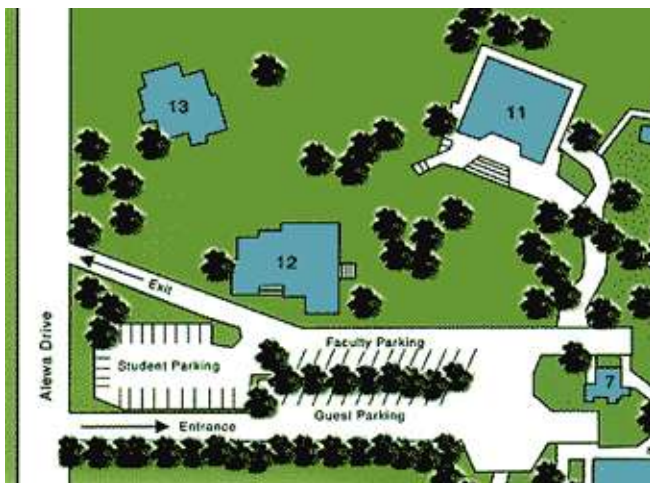

*Driving Directions from Town or Kailua: from the Pali Highway, take the **WYLLIE STREET EXIT** (it loops around) and continue on Wyllie Street as far as you can go then take a **LEFT** onto **ALEWA DRIVE** and continue up Alewa Drive (about ¼ mile) The entrance to the Academy of the Pacific is on the Left 0.1 miles from Twin View Drive. If you reach Alewa Place, you have gone too far.*

The June 4th game will start at 2:30.

The July 2nd game will start at 1:30.

Every Saturday from August onward the games will start at 1:00.

Campus Map. 11= Damon Hall

Please leave the front parking stalls for those players who have some mobility problems.

Drivers whose passengers have mobility problems are encouraged to drop their passengers off at the driveway entrance to Damon Hall.